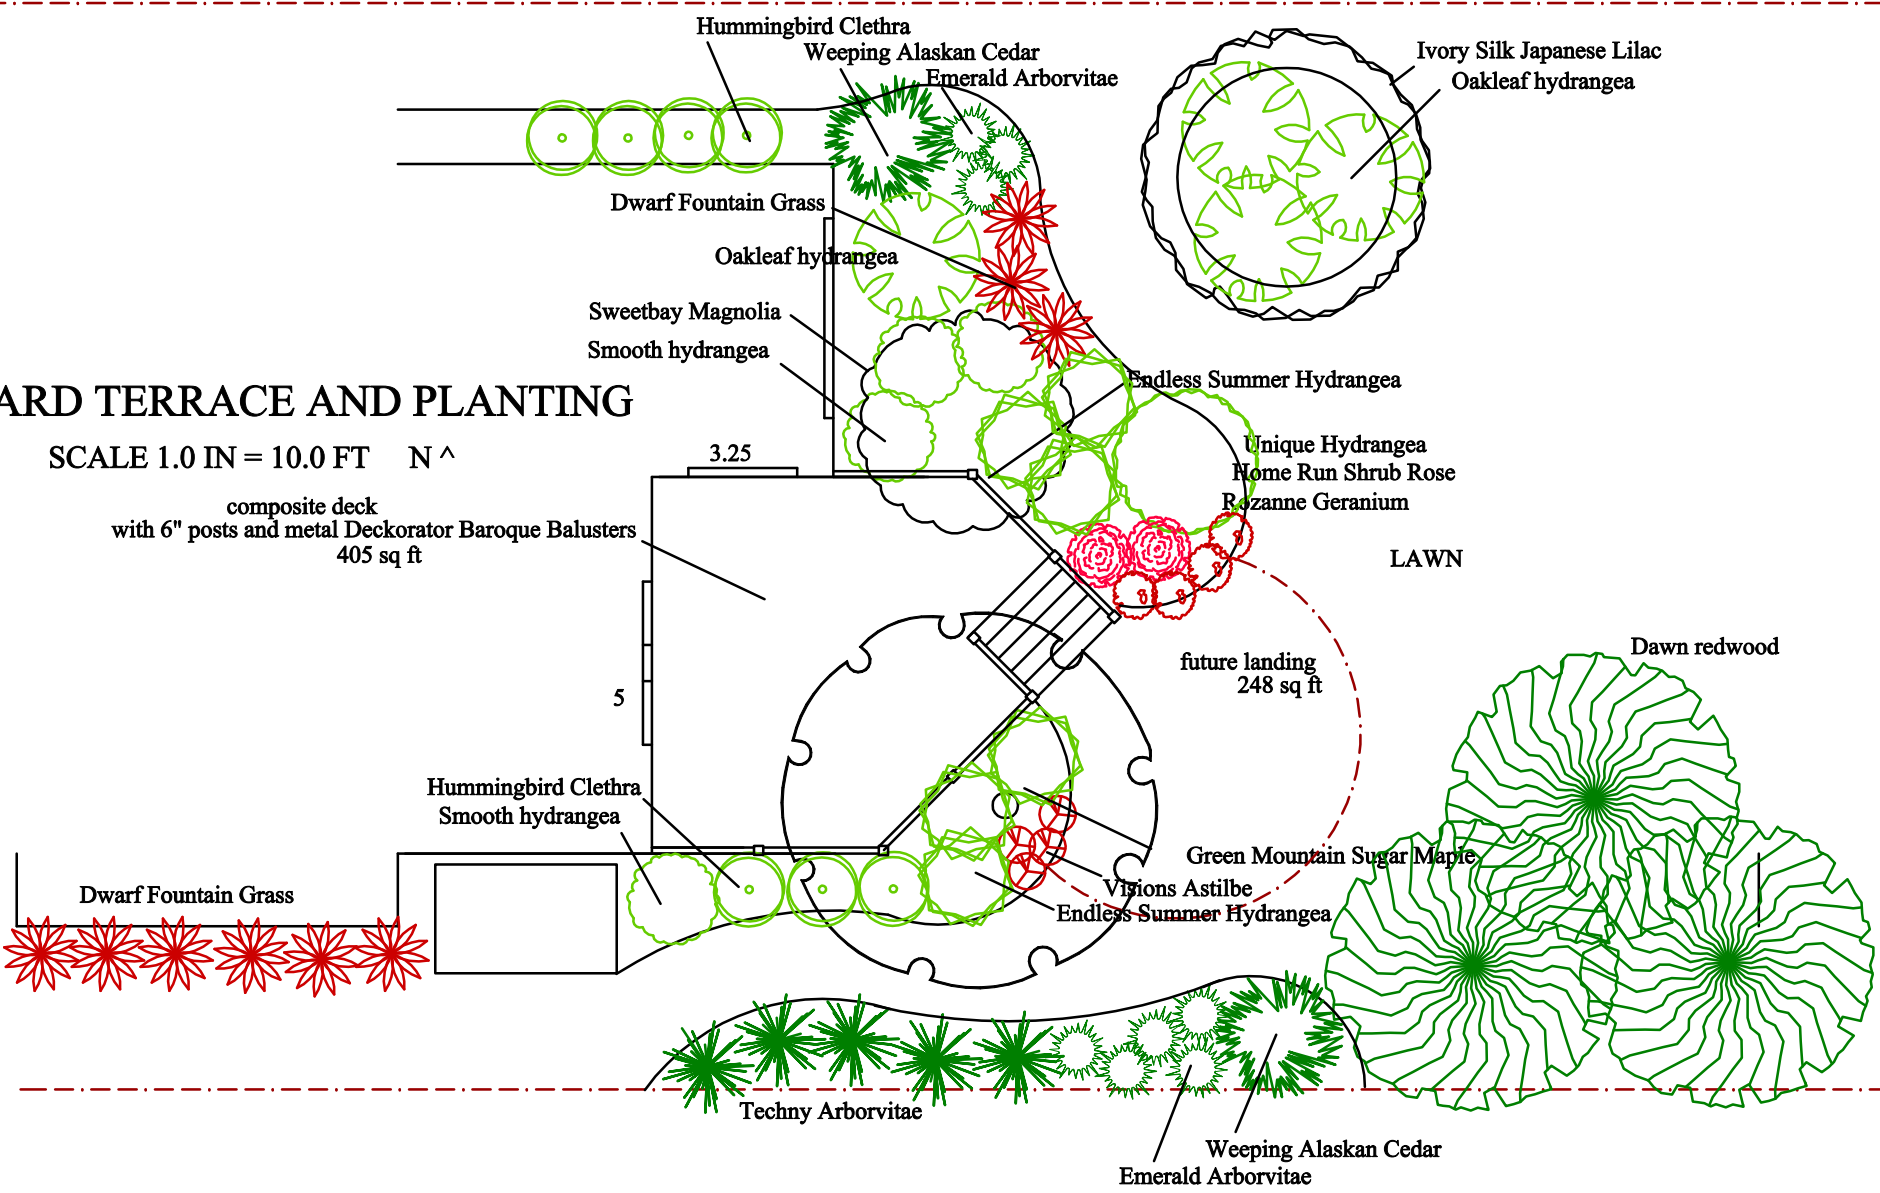

BACKYARD TERRACE AND PLANTING

SCALE 1.0 IN = 10.0 FT N ^

composite deck
with 6" posts and metal Deckorator Baroque Balusters
405 sq ft

LAWN

future landing
248 sq ft

Hummingbird Clethra

Weeping Alaskan Cedar

Endless Summer Hydrangea

Dwarf Fountain Grass

Techny Arborvitae

Weeping Alaskan Cedar

Emerald Arborvitae